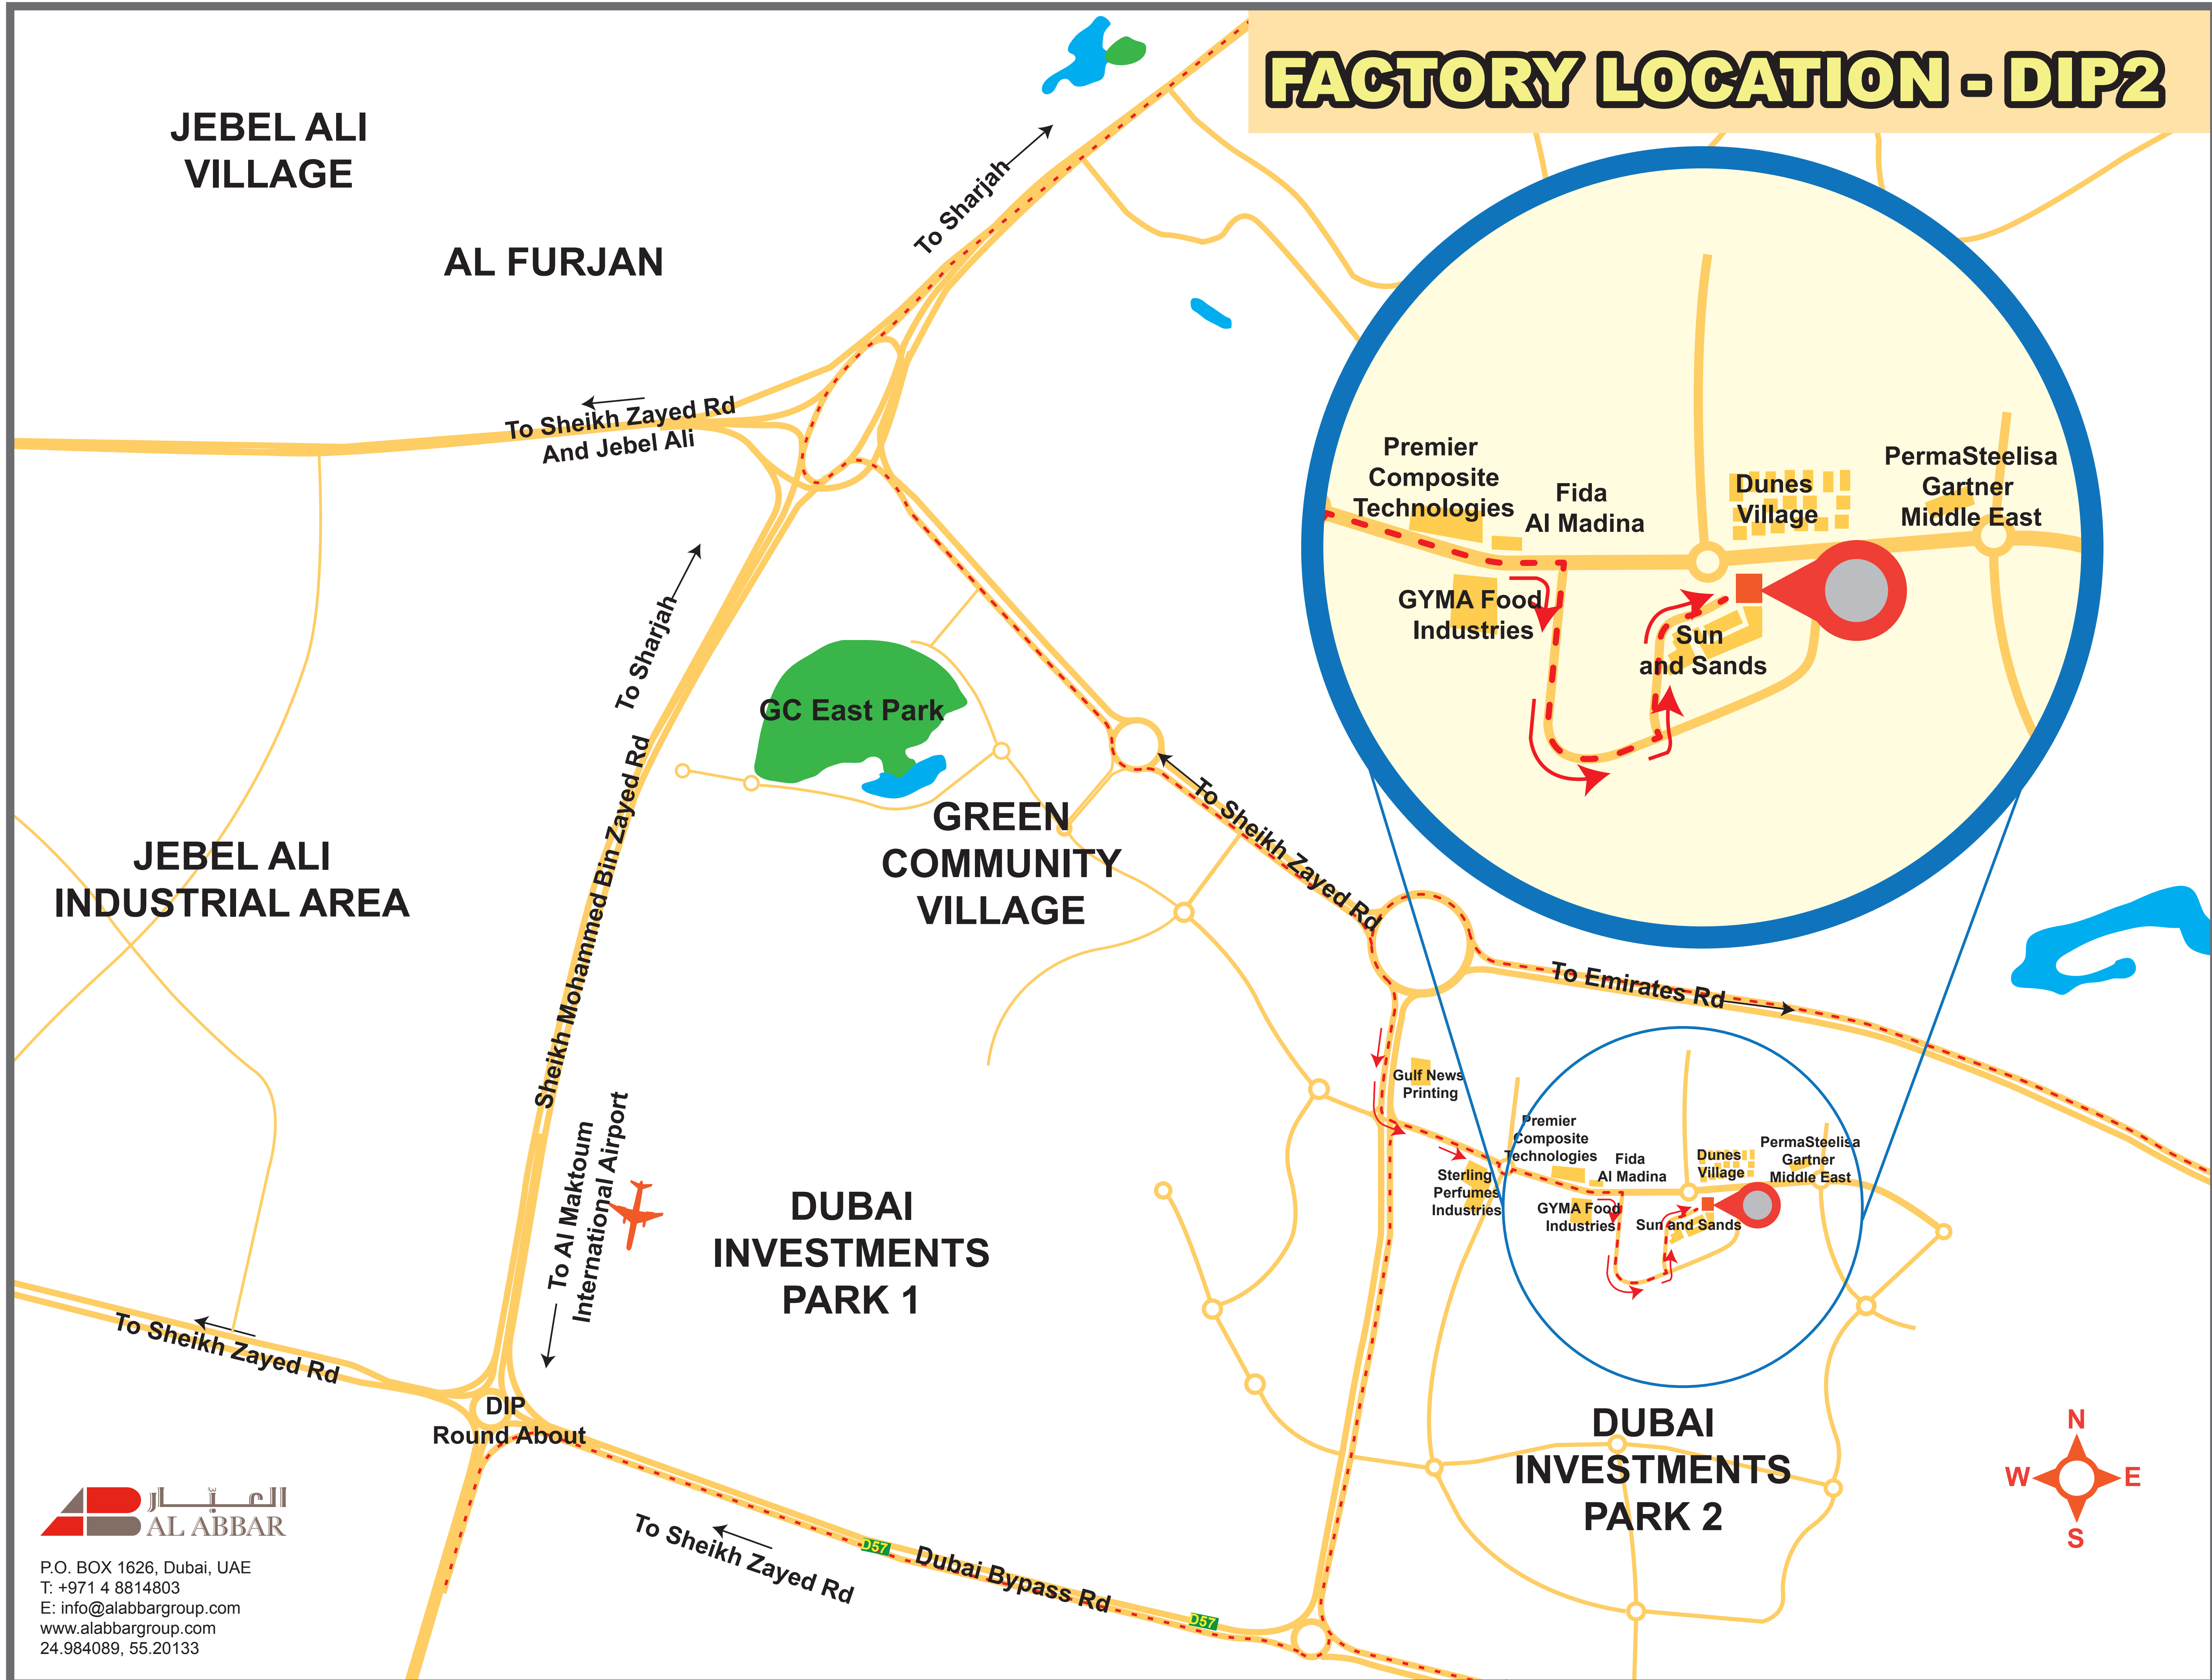

FACTORY LOCATION - DIP2

P.O. BOX 1626, Dubai, UAE
 T: +971 4 8814803
 E: info@alabbargroup.com
 www.alabbargroup.com
 24.984089, 55.20133